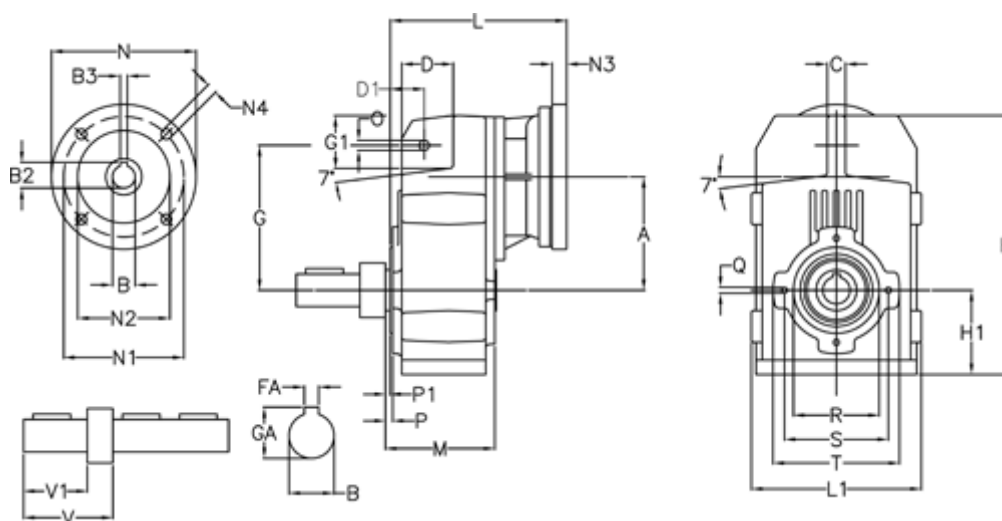

Data Sheet

Article number: 29560300901230
 Description: Shaft mounted gear
 A312R-9-P80B5

Measures

A = 150.50	FA = 10	M = 125.0	Q = M10x17
B = 35	G = 170	N = 200	R = 110
B1 = 19	G1 = 84.0	N1 = 165	S = 130
B2 = 21.8	GA = 38.0	N2 = 130	T = 150
B3 = 6	H = 326.0	N4 = M10x20	V = 93.0
C = 20	H1 = 102.0	O = 13	V1 = 60
D = 68.0	L = 245.0	P = 6.5	
D1 = 54.0	L1 = 210	P1 = 3.5	